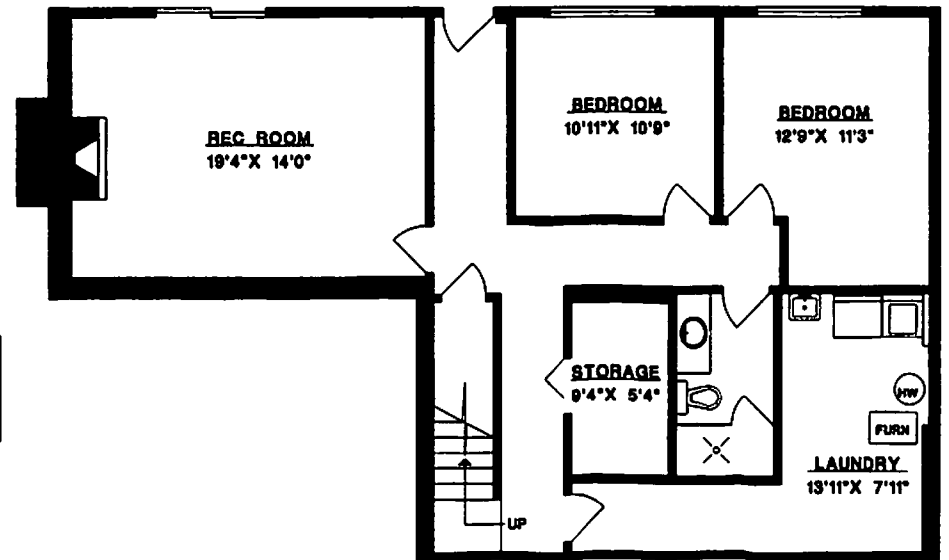

**UPPER FLOOR**

**2047 HILL DRIVE  
NORTH VANCOUVER**

MAIN FLOOR 1,160 SQ.FT.  
 UPPER FLOOR 1,077 SQ.FT.  
 LOWER FLOOR 1,160 SQ.FT.  
 TOTAL 3,397 SQ.FT.  
 GARAGE 427 SQ.FT.  
 DECK 177 SQ.FT.

**MAIN FLOOR**

**LOWER FLOOR**