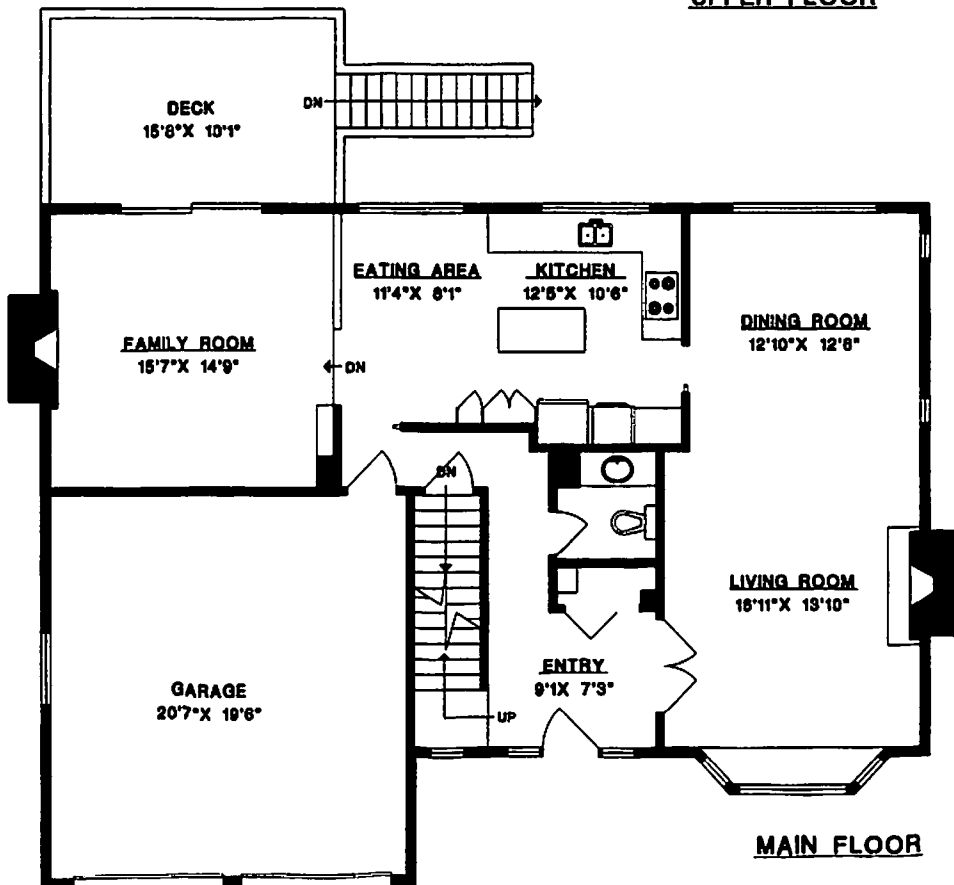

**UPPER FLOOR**

**2047 HILL DRIVE  
NORTH VANCOUVER**

MAIN FLOOR 1,160 SQ.FT.  
 UPPER FLOOR 1,077 SQ.FT.  
 LOWER FLOOR 1,160 SQ.FT.  
 TOTAL 3,397 SQ.FT.  
 GARAGE 427 SQ.FT.  
 DECK 177 SQ.FT.

**MAIN FLOOR**

**LOWER FLOOR**