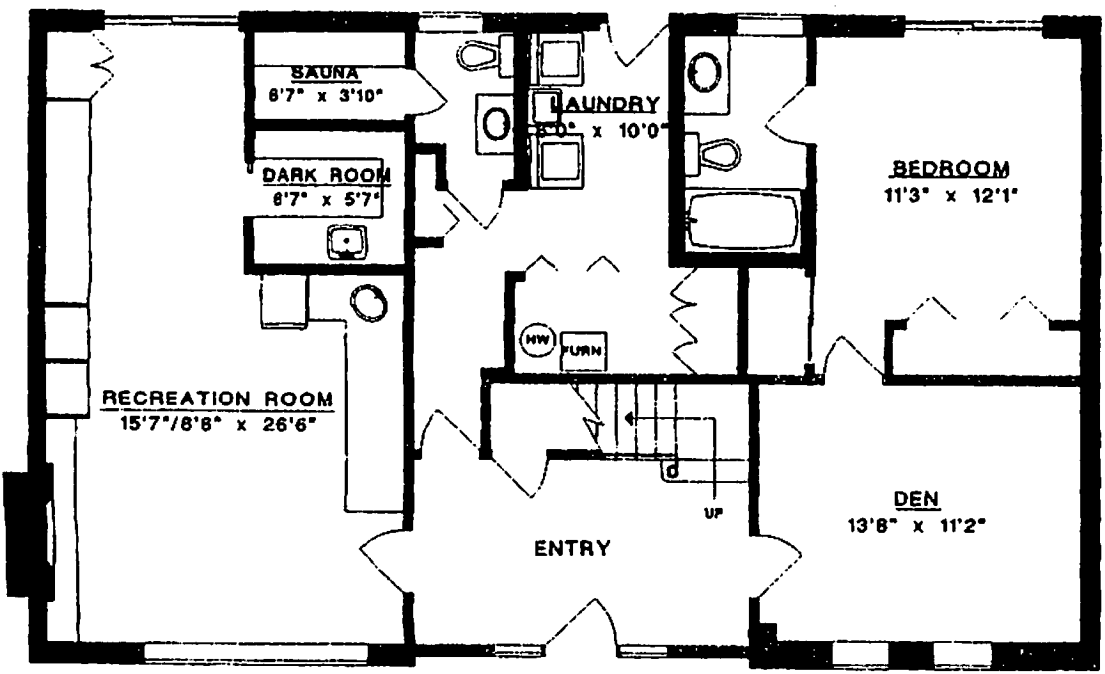

1086 LODGE ROAD
NORTH VANCOUVER

MAIN FLOOR 1400 SQ. FT.
LOWER FLOOR 1306 SQ. FT.
TOTAL 2706 SQ. FT.

MAIN FLOOR

LOWER FLOOR

NE MEASURE MASTERS
Floor Plans & More-For Less
604-229-0229

MEASURED JULY 2004
P&E: 104-173