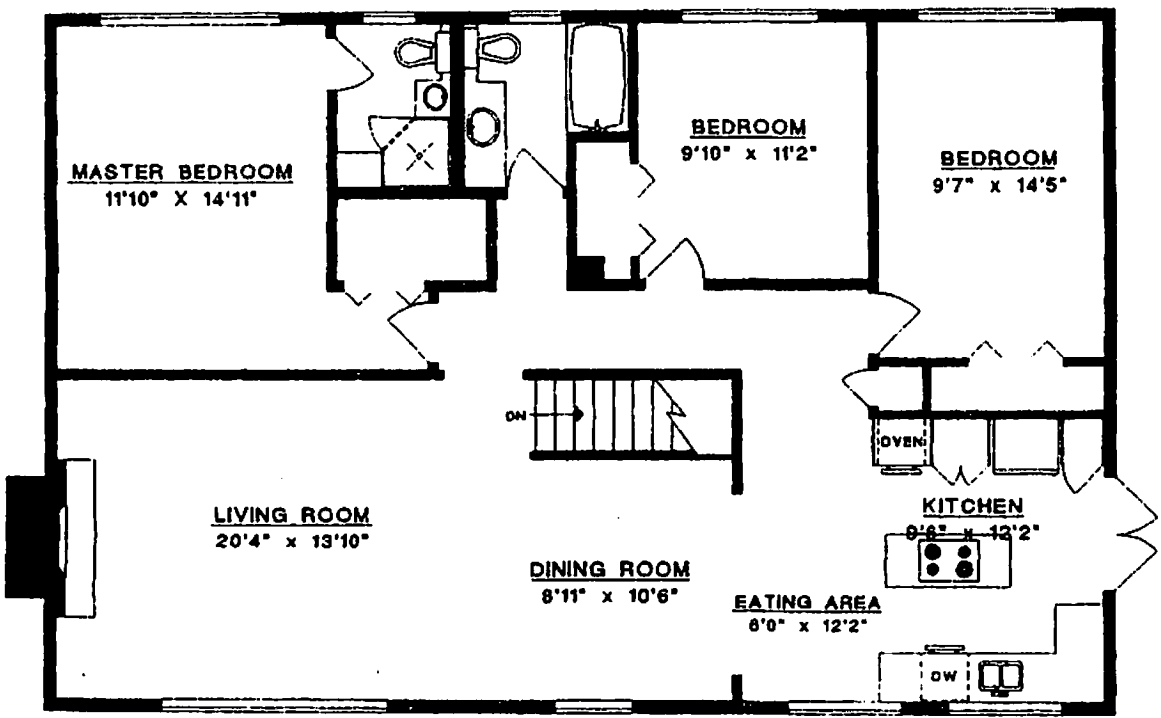

1086 LODGE ROAD
NORTH VANCOUVER

MAIN FLOOR 1400 SQ. FT.
LOWER FLOOR 1306 SQ. FT.
TOTAL 2706 SQ. FT.

MAIN FLOOR

LOWER FLOOR

NE MEASURE MASTERS
Floor Plans & More-For Less
604-229-0229

MEASURED JULY 2004
P&E: 104-173